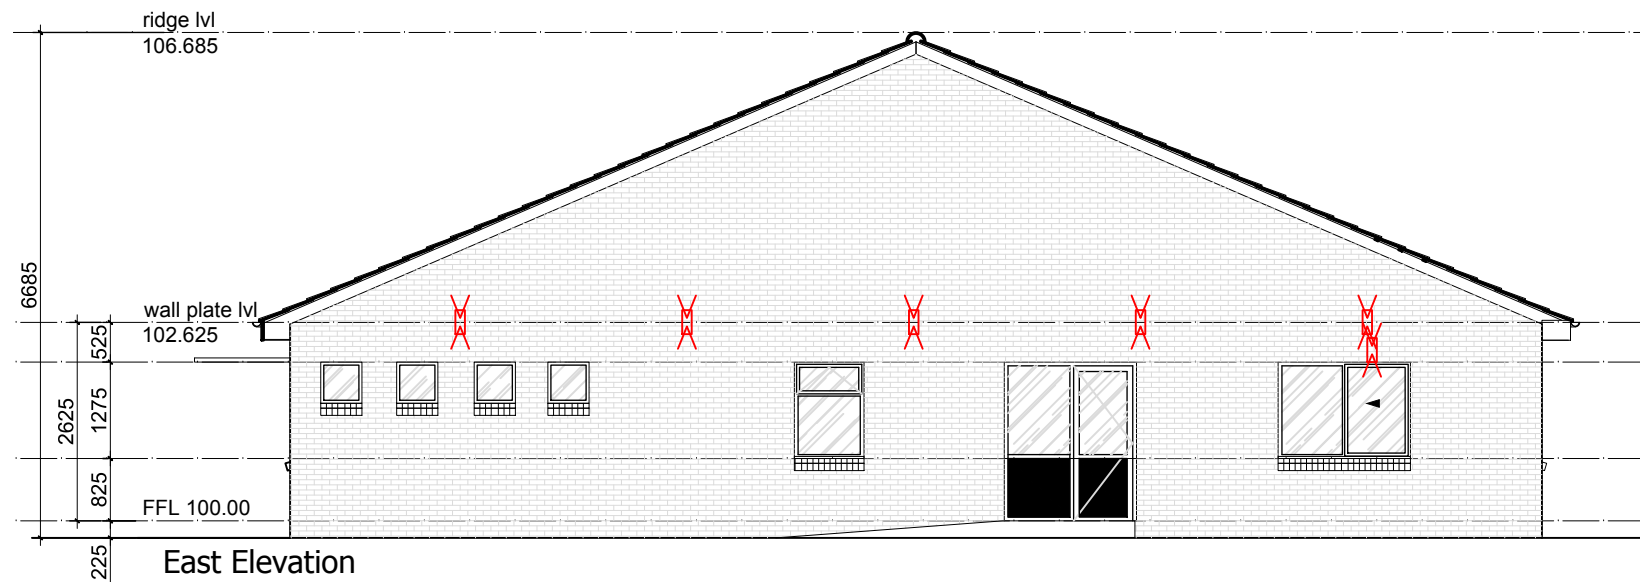

East Elevation

Rev	Date	Comment	Int
A	16.05		prw

MID SUSSEX DISTRICT COUNCIL

Project Address:
Court Bushes
Willow Way
Hurstpierpoint
West Sussex
RH

Project Title:
Court Bushes Pavilion

Drawing Title:
Proposed Section AA and
East And West Elevations

Drawing Ref:
PL 009

Scale: 1:100

Date: 06.01.2018

Revision: A

Drawn By: prw

Dept: CEF
Checked By: