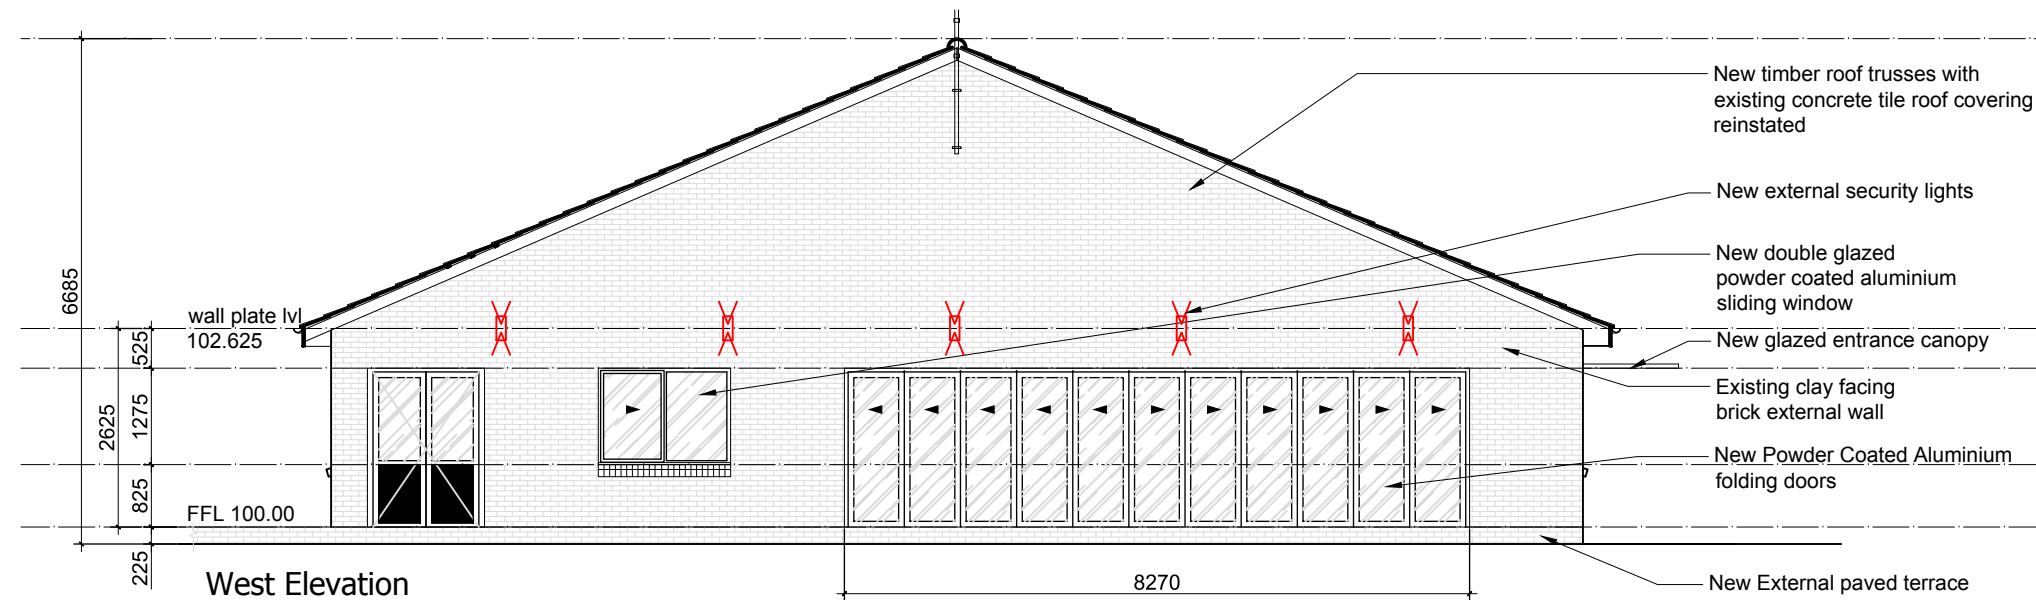

Section AA

West Elevation