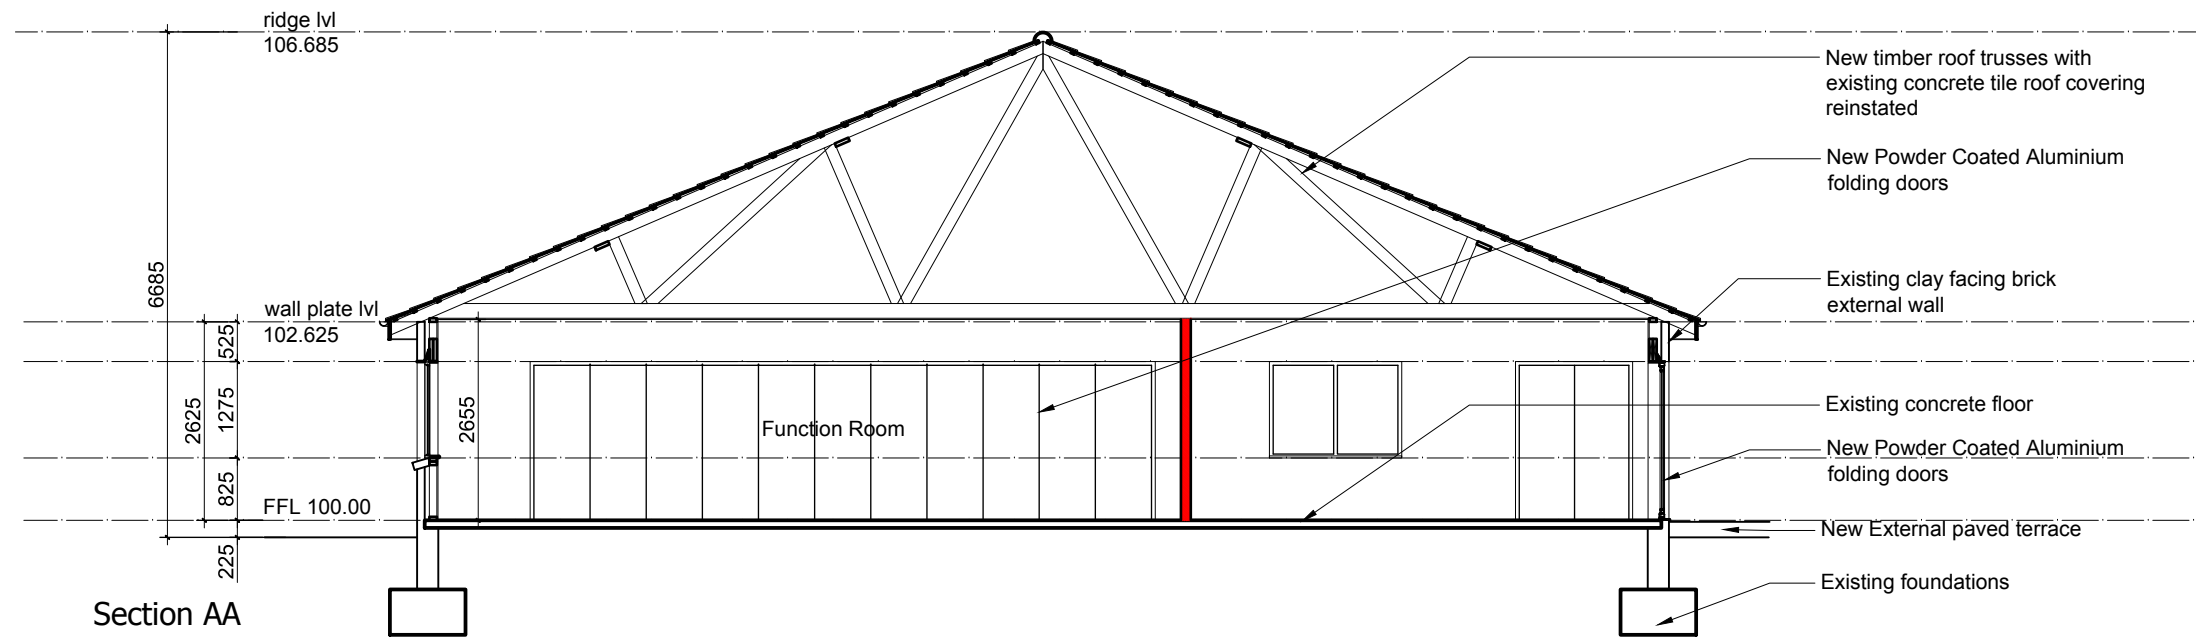

Rev	Date	Comment	Int
A	16.05		prw

MID SUSSEX DISTRICT COUNCIL

Project Address:
Court Bushes
Willow Way
Hurstpierpoint
West Sussex
RH

Project Title:
Court Bushes Pavilion

Drawing Title:
Proposed Section AA and
East And West Elevations

Drawing Ref:
PL 009

Scale: 1:100

Date: 06.01.2018

Revision: A

Drawn By: prw

Dept: CEF
Checked By: