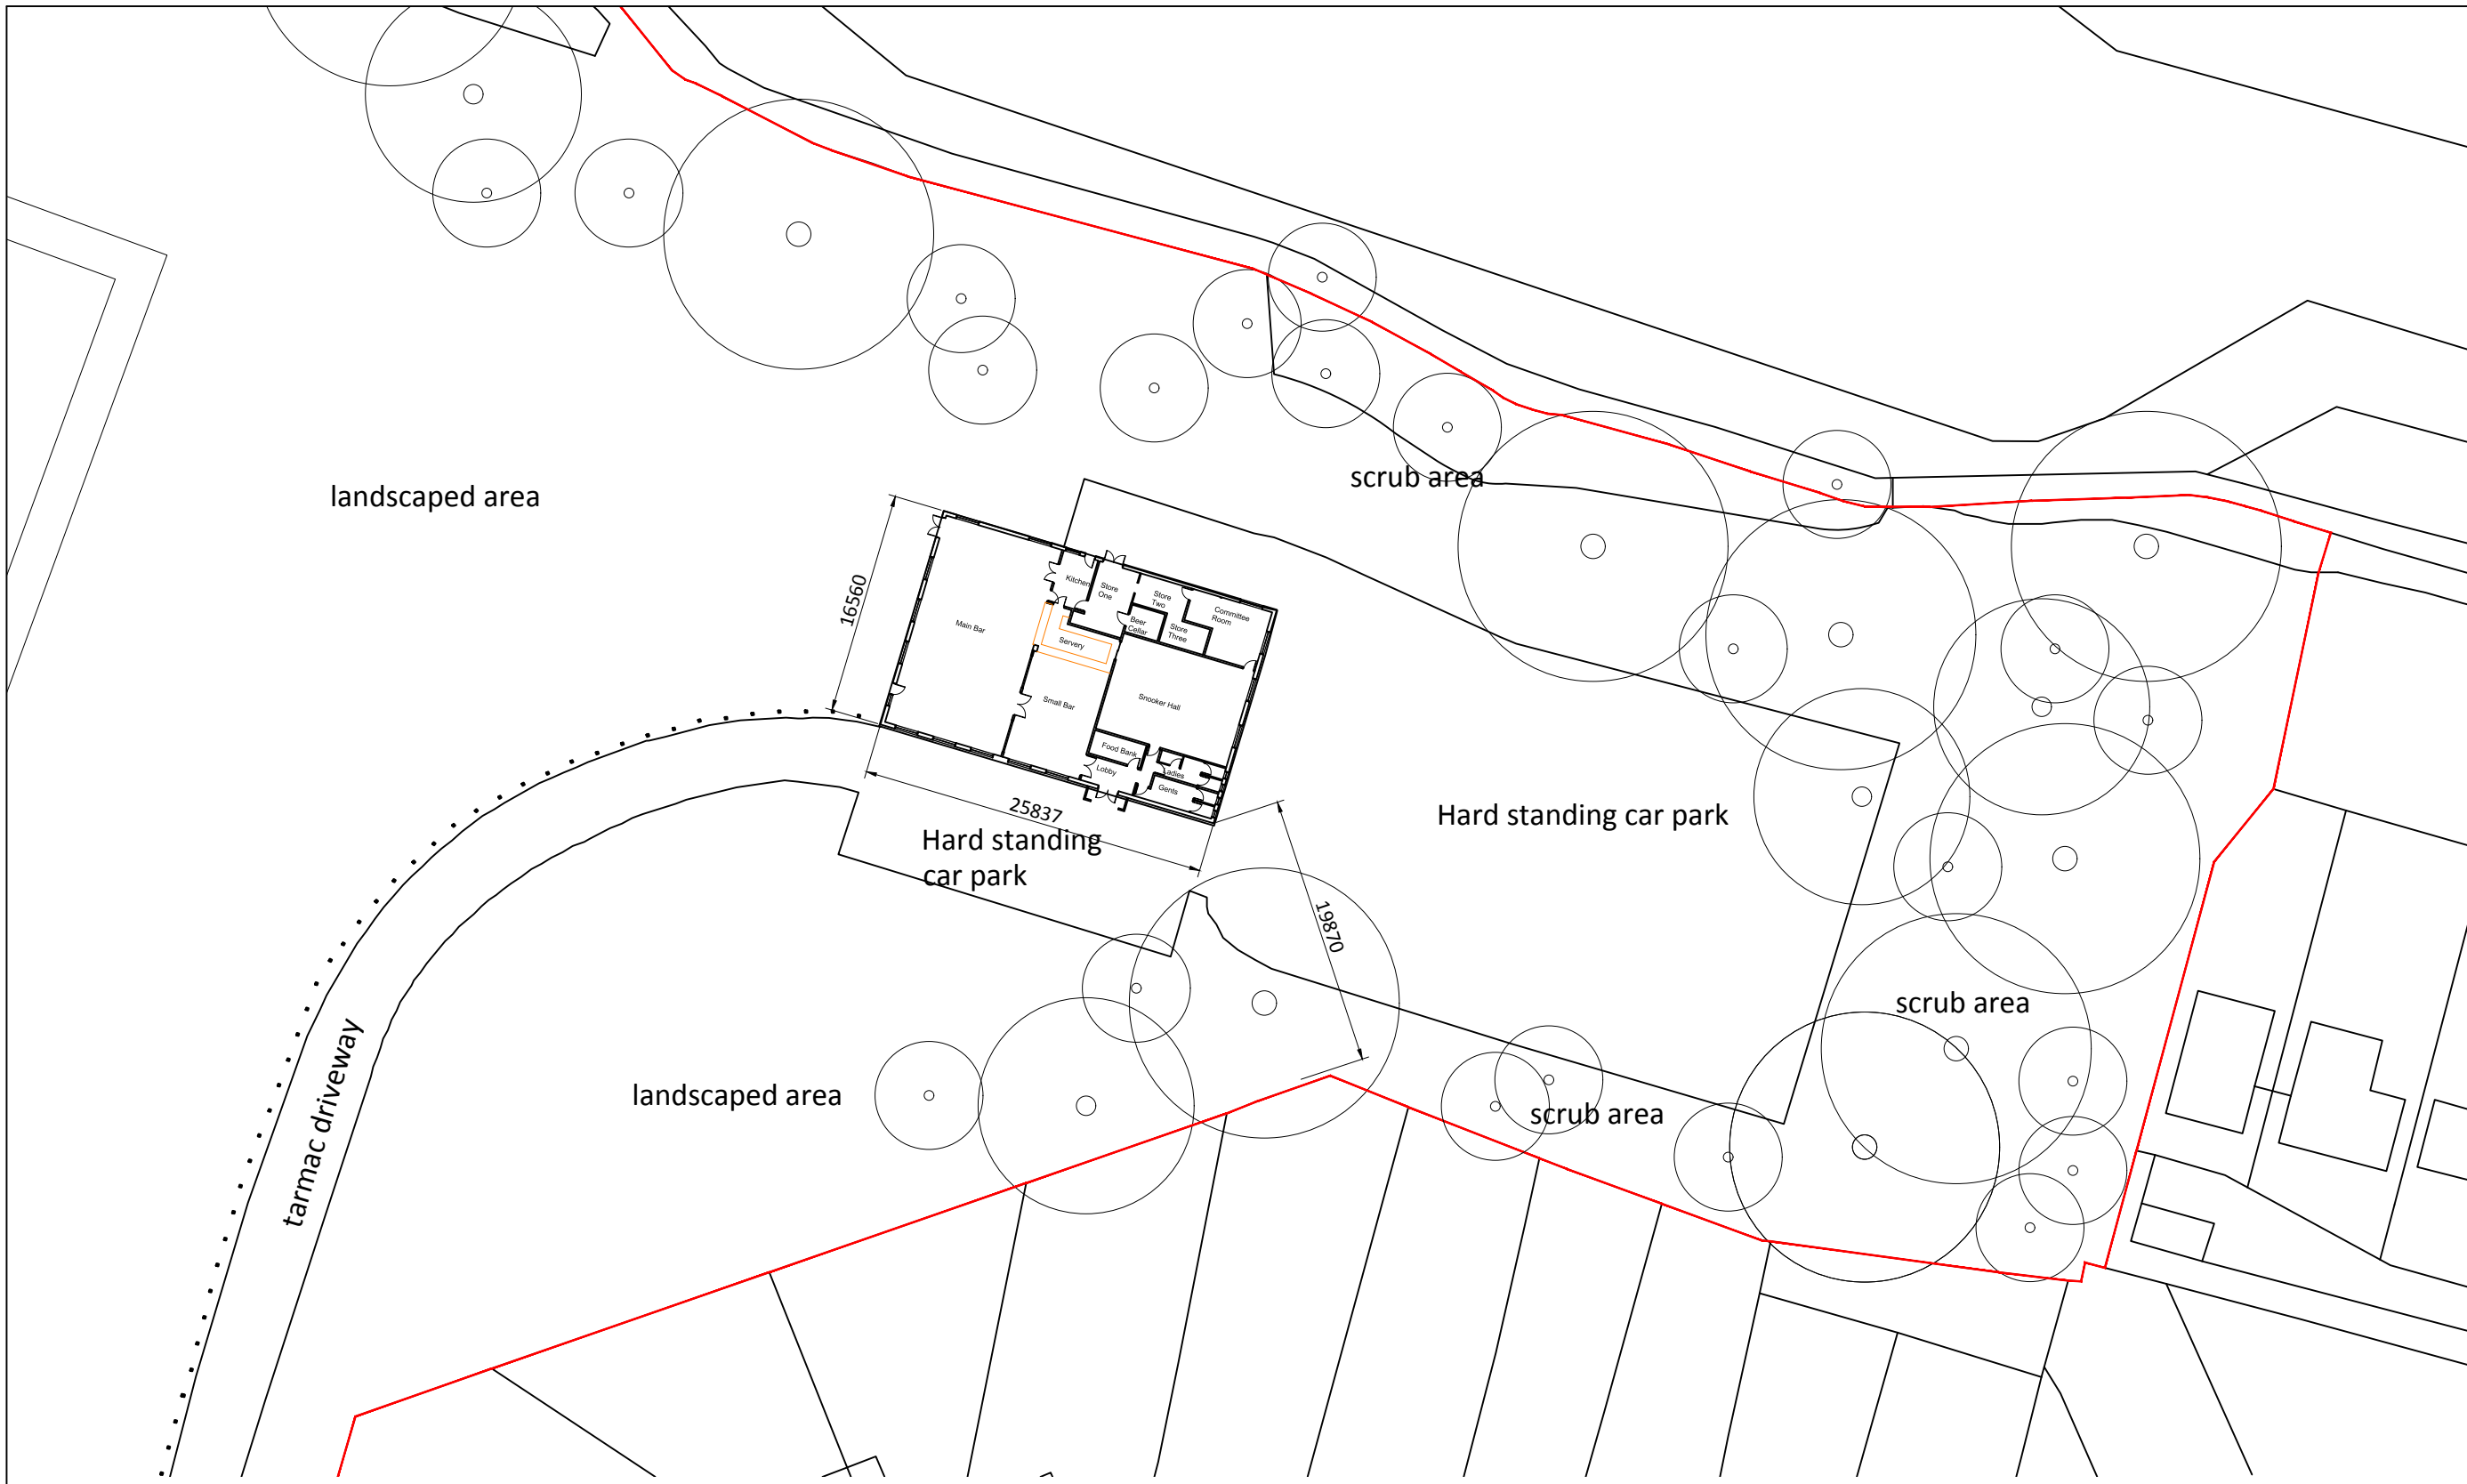

MID SUSSEX DISTRICT COUNCIL

Project Address:
Court Buses
Willow Way
Hurstpierpoint
West Sussex
BN6 9TH

Project Title:
Court Buses

Drawing Title:
SITE PLAN

Drawing Ref:
PL 002

Scale: 1:500@A3

Date: 2018-06-19

Revision: A

Drawn By: prw

Dept: CEF

Checked By: