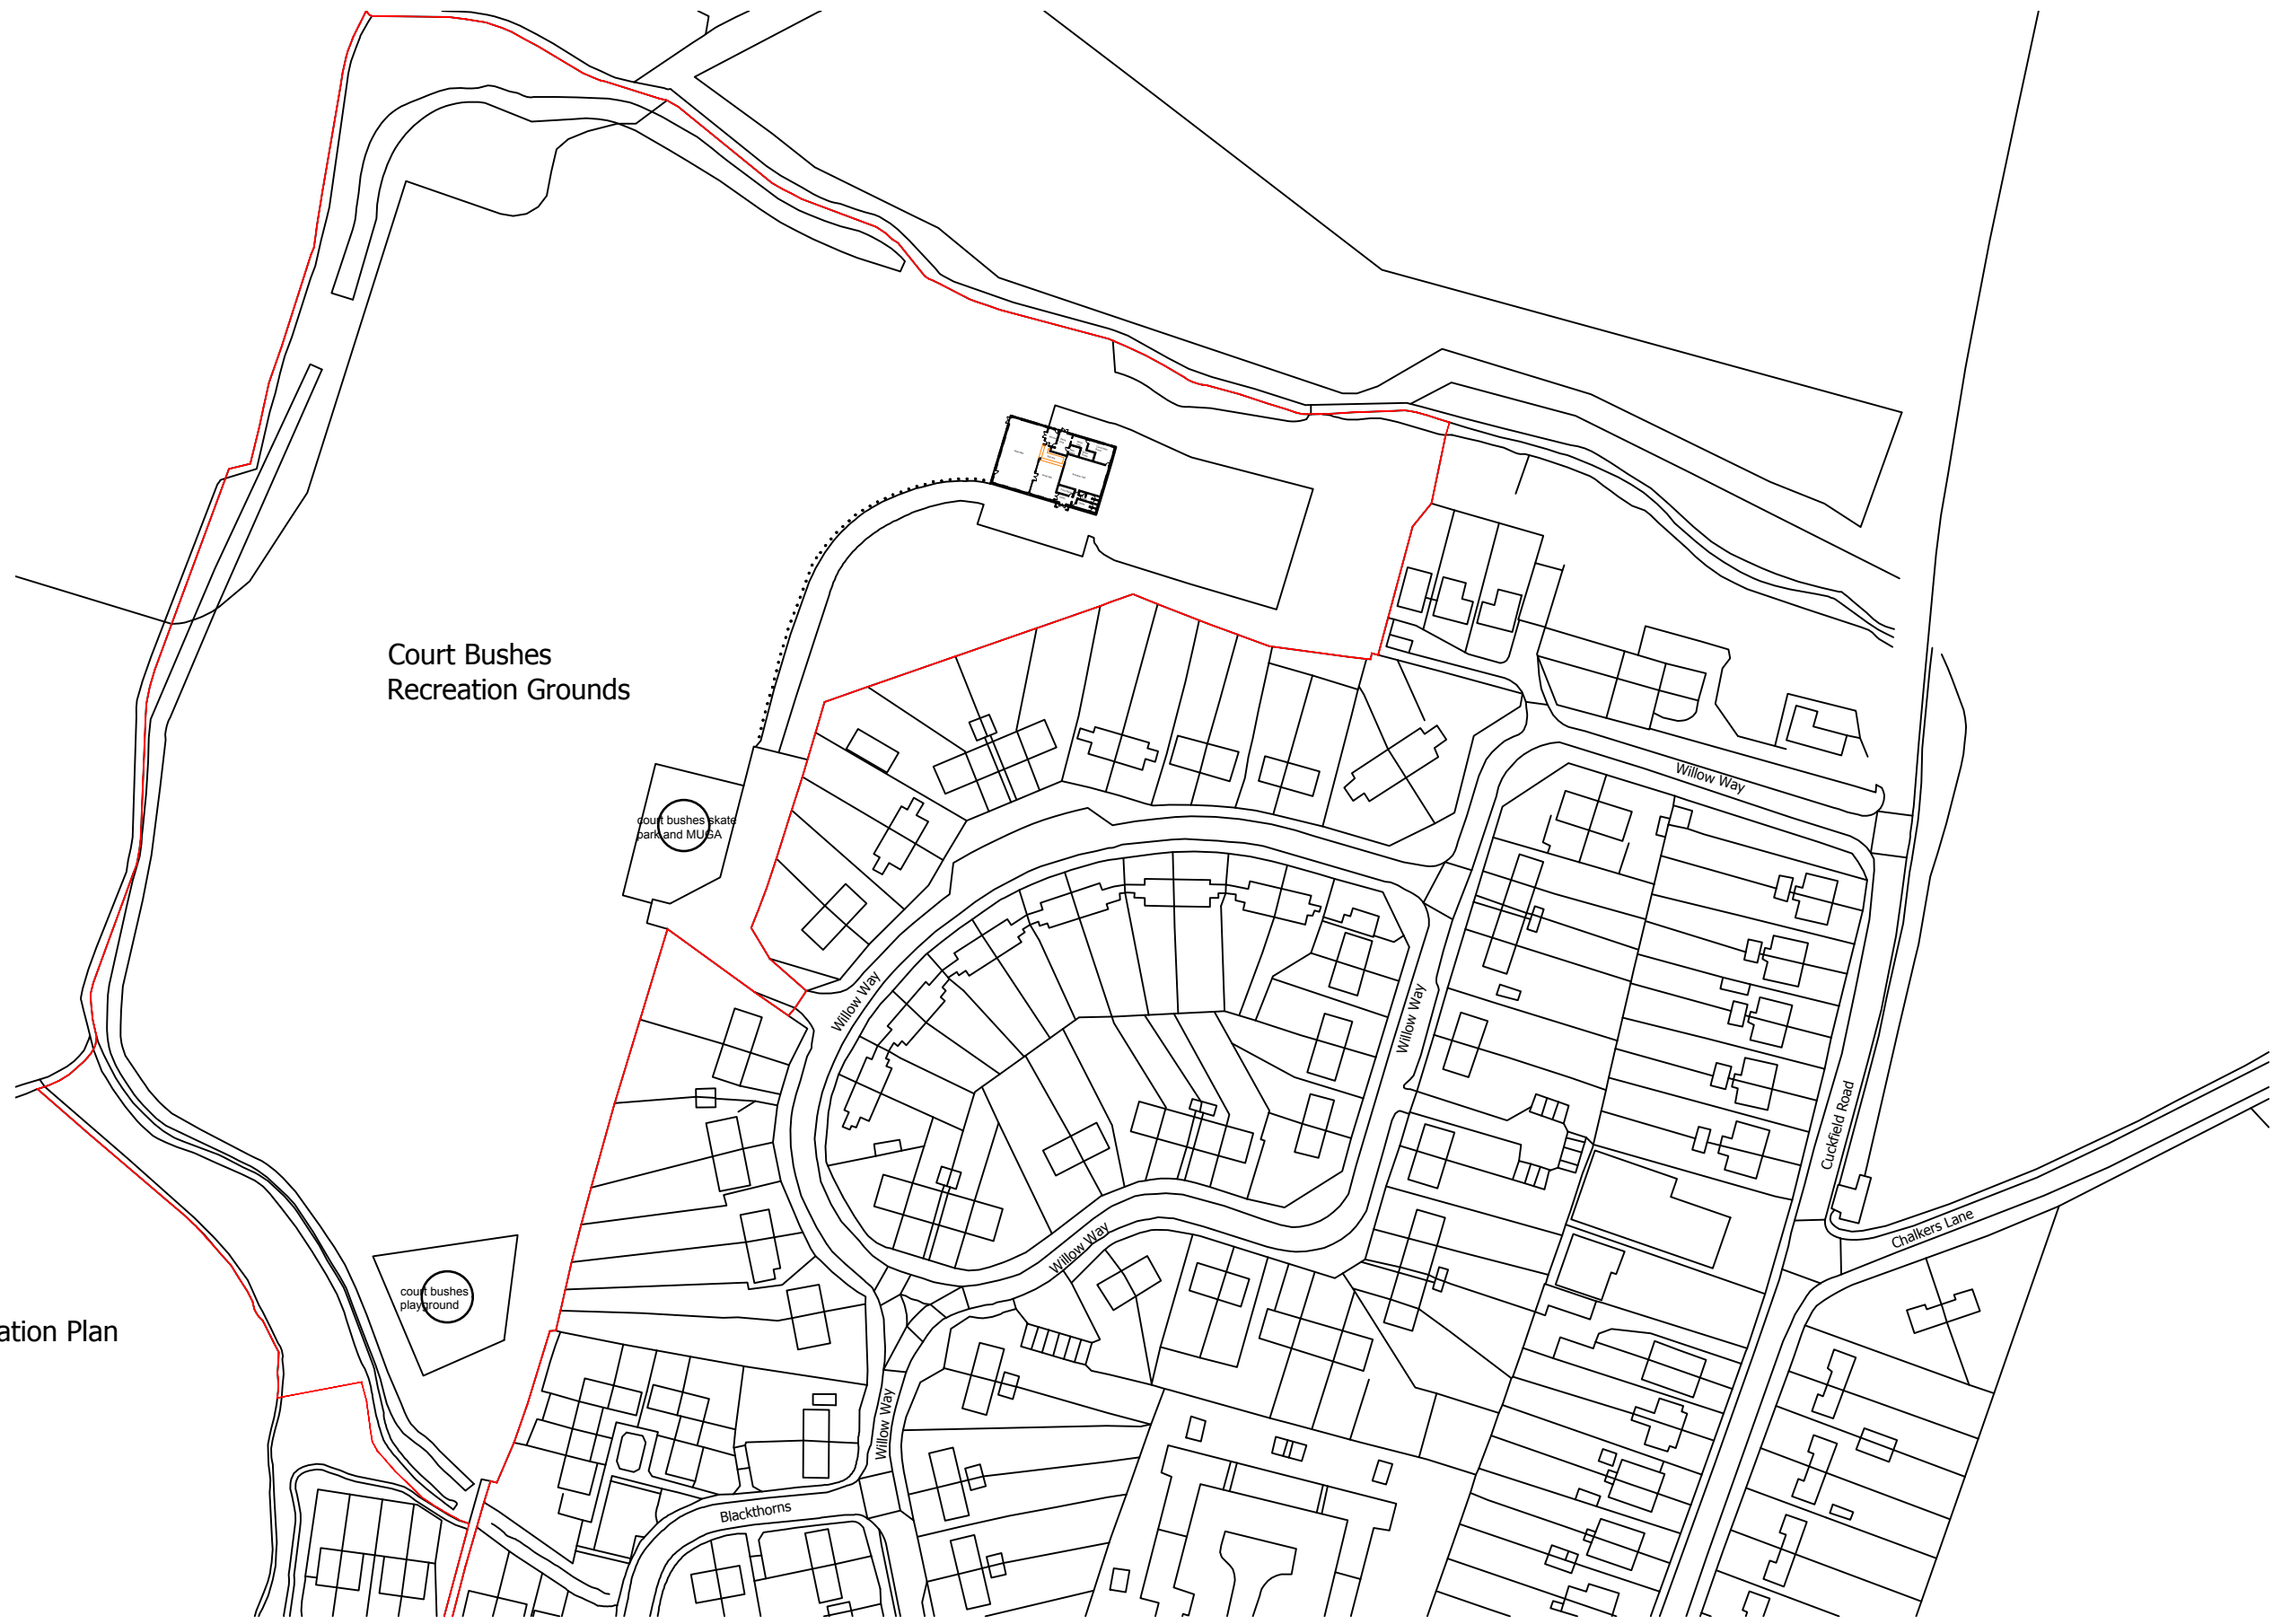

Site Location Plan
Scale 1:1250

**MID SUSSEX
DISTRICT COUNCIL**

Project Address:
Court Bushes
Willow Way
Hurstpierpoint
West Sussex
BN6 9TH

Project Title:
Court Bushes

Drawing Title:
SITE LOCATION PLAN

Drawing Ref:
PL 001

Scale: 1:1250 @ A3

Date: 06.06.2018

Revision: A

Drawn By: prw

Dept: CEF

Checked By: