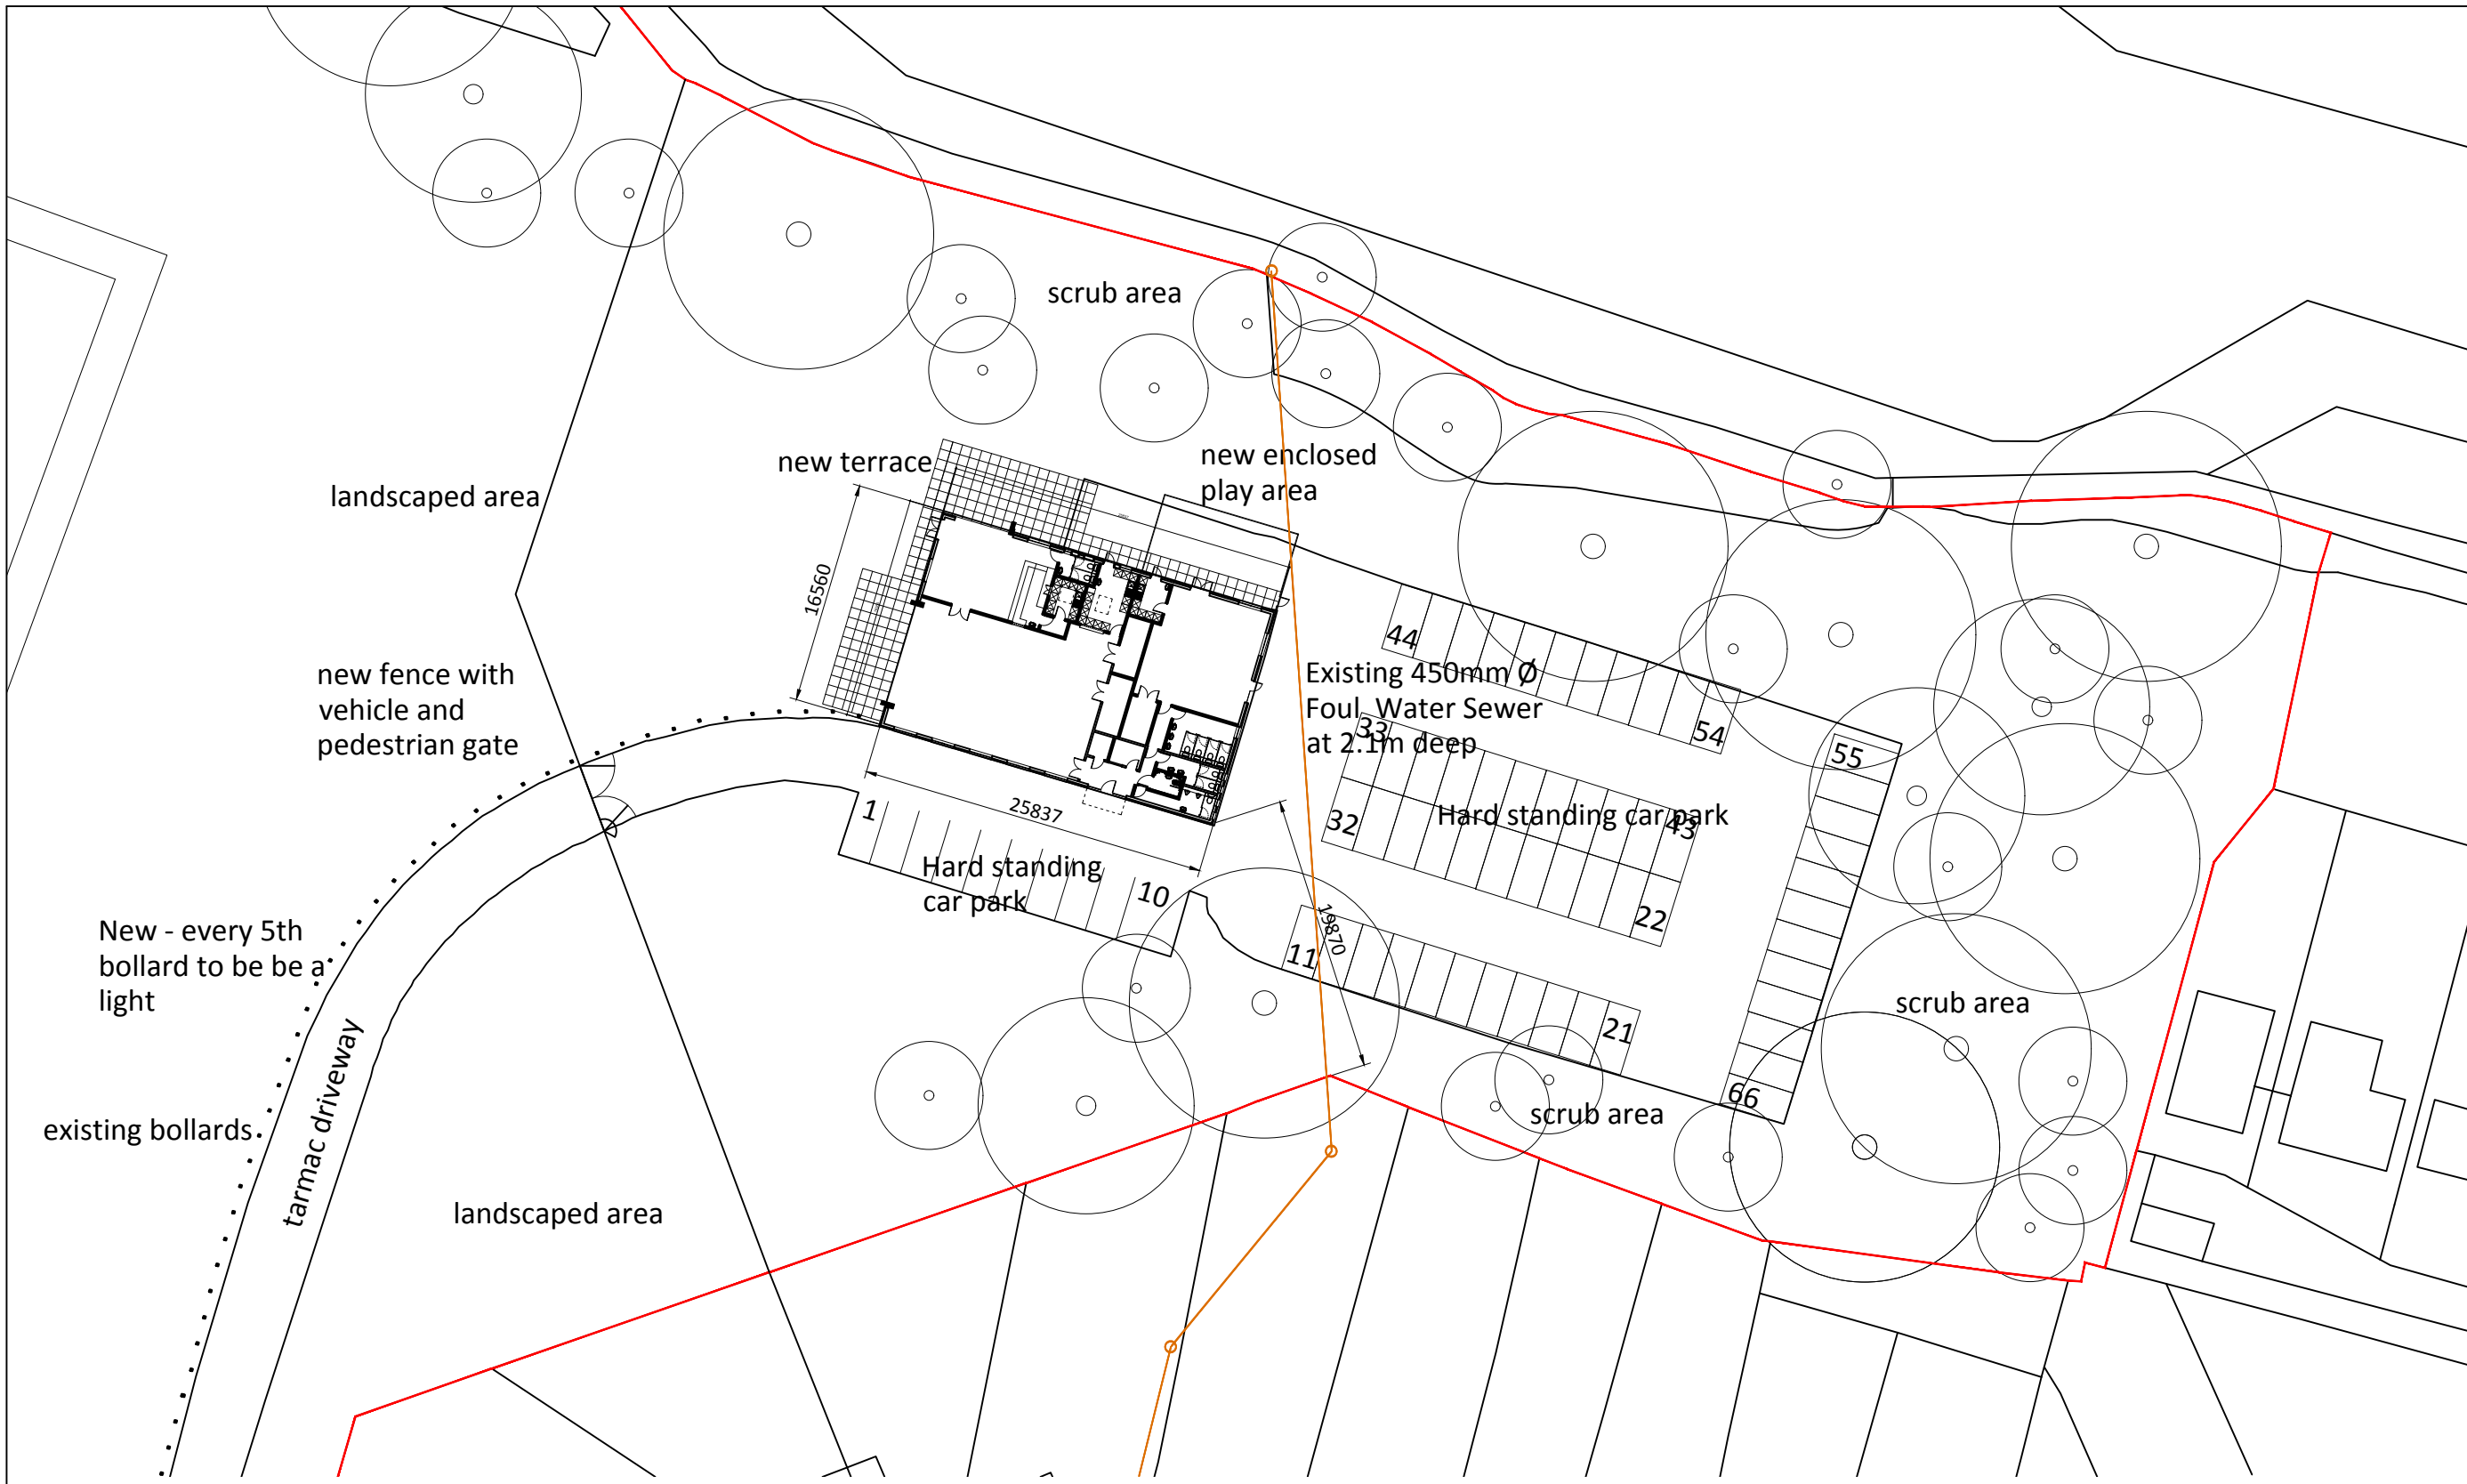

Site Plan
Scale 1:500

Area Table
Site Area - 4.988 H
Building 427.860m²

MID SUSSEX DISTRICT COUNCIL

Project Address:
Court Buses
Willow Way
Hurstpierpoint
West Sussex
BN6 9TH

Project Title:
Court Buses

Drawing Title:
PROPOSED SITE PLAN

Drawing Ref:
PL 007

Scale: 1:500@A3

Date: 2018-06-19

Revision: A

Drawn By: prw

Dept: CEF

Checked By: