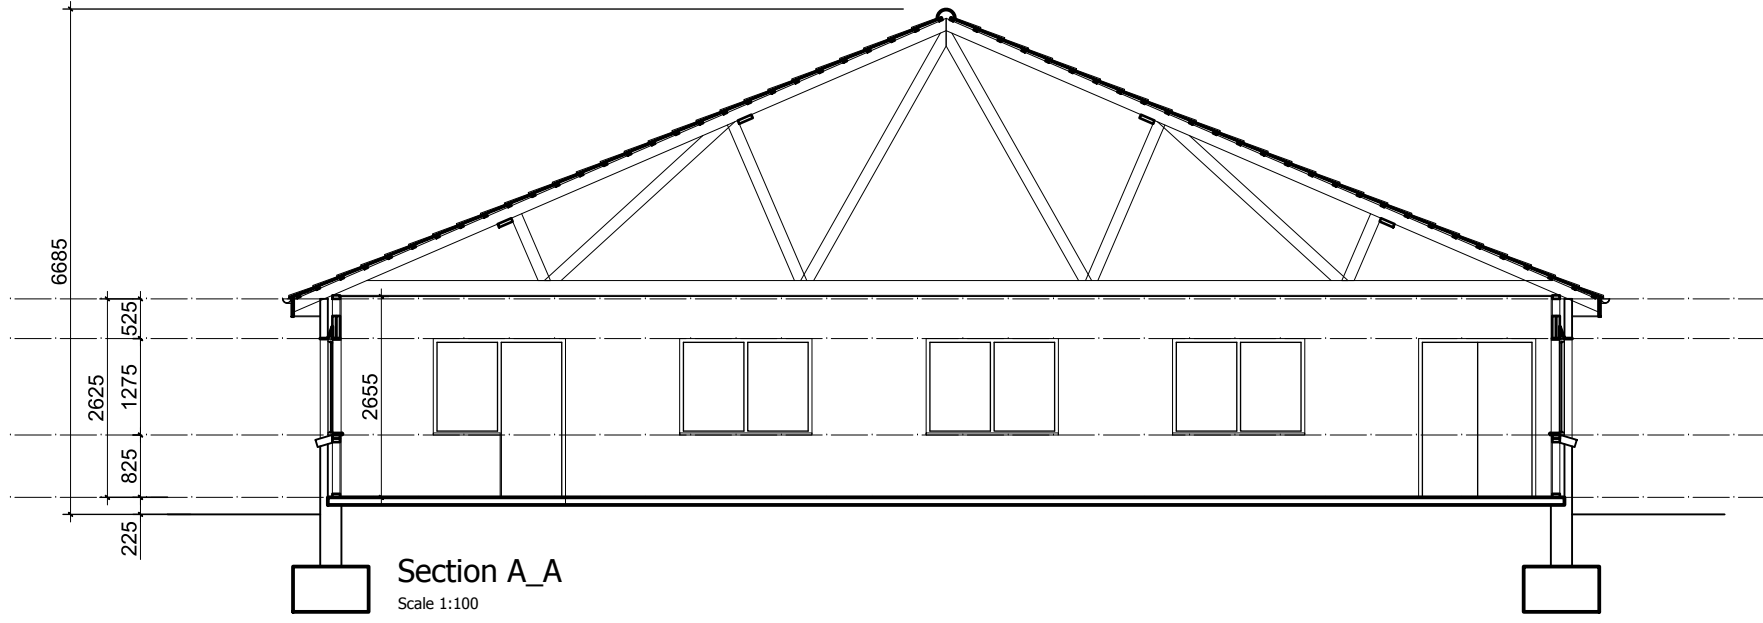

MID SUSSEX DISTRICT COUNCIL

Project Address:
Court Bushes
Willow Way
Hurstpierpoint
West Sussex
RH

Project Title:
Court Bushes

Drawing Title:
Existing Section A_A
East & West Elevations

Drawing Ref:
PL 004

Scale: as shown

Date: 06.06.2018

Revision: A

Drawn By: prw

Dept: CEF

Checked By: