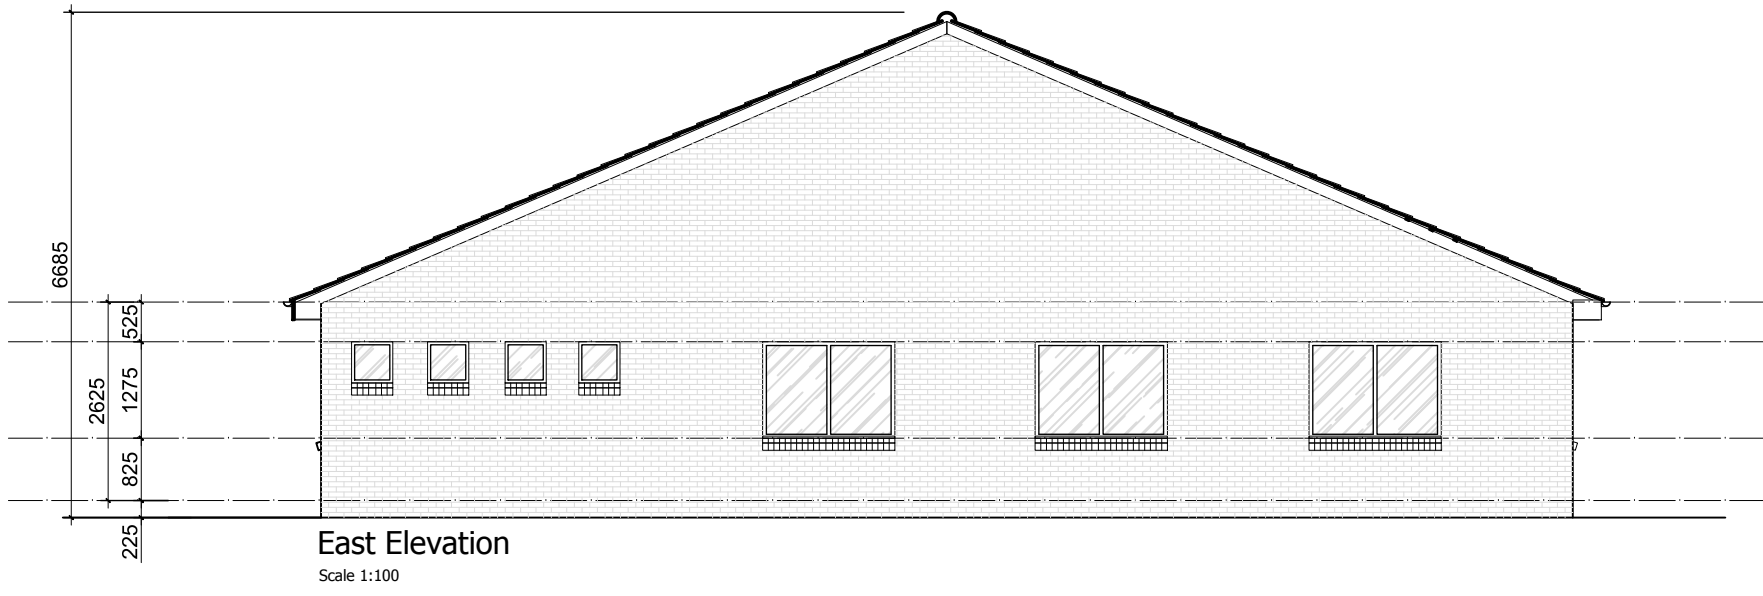

MID SUSSEX DISTRICT COUNCIL

Project Address:
Court Bushes
Willow Way
Hurstpierpoint
West Sussex
RH

Project Title:
Court Bushes

Drawing Title:
Existing Section A_A
East & West Elevations

Drawing Ref:
PL 004

Scale: as shown

Date: 06.06.2018

Revision: A

Drawn By: prw

Dept: CEF

Checked By: