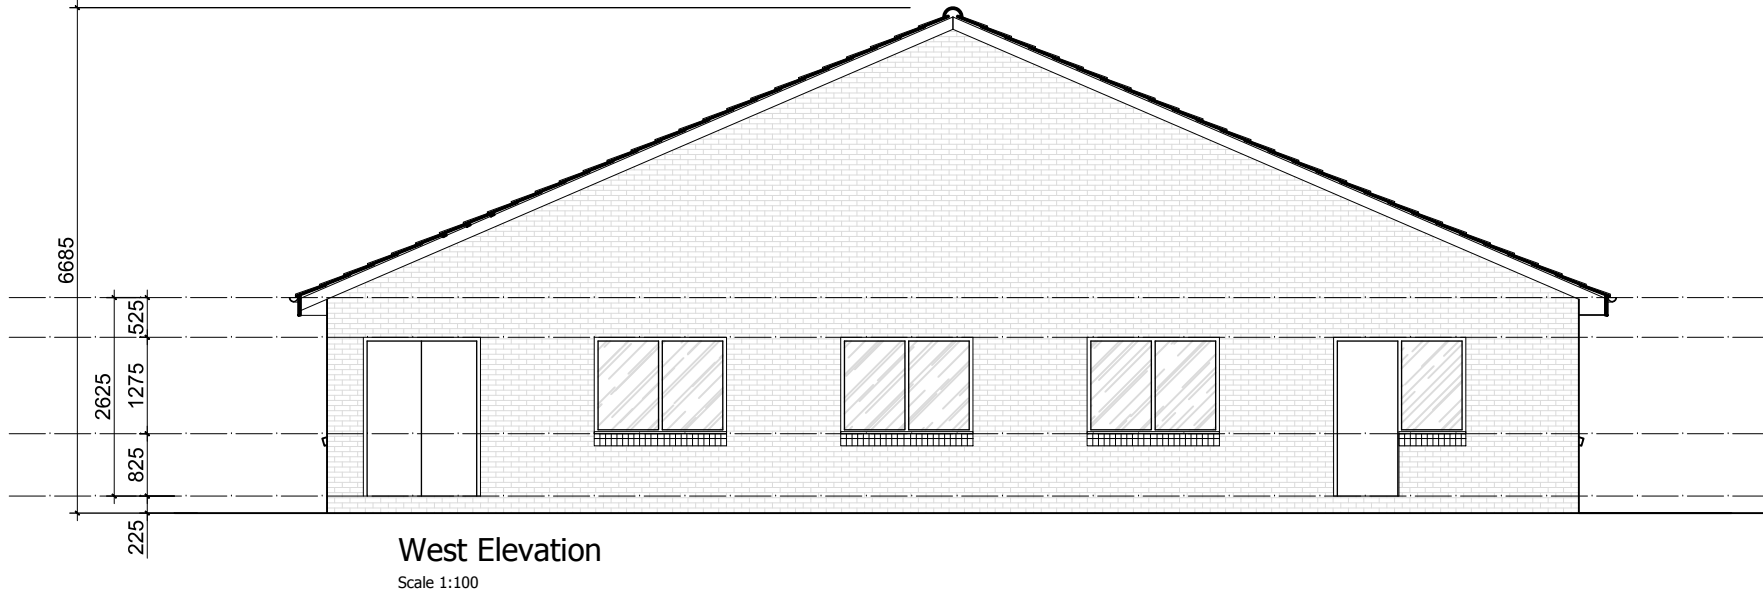

MID SUSSEX DISTRICT COUNCIL

Project Address:
Court Bushes
Willow Way
Hurstpierpoint
West Sussex
RH

Project Title:
Court Bushes

Drawing Title:
Existing Section A_A
East & West Elevations

Drawing Ref:
PL 004

Scale: as shown

Date: 06.06.2018

Revision: A

Drawn By: prw

Dept: CEF

Checked By: